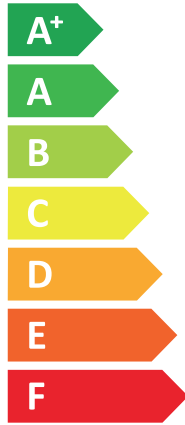

ENERG
енергия · ενέργεια

VIESMANN

VITOCAL 222-S, AWBT-M-E-AC 221.C08

A++

A+

Two icons representing sound power levels: a speaker icon with sound waves and a house icon with sound waves.

39 dB

55 dB

Legend for power output zones:

- 8 kW (darkest blue)
- 6 kW (medium blue)
- 3 kW (lightest blue)

2019

811/2013

5863626-3