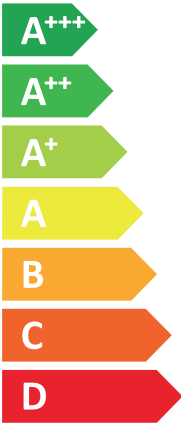

ENERG
енергия · ενέργεια

VIESMANN

VITOCAL 222-S, AWBT-M-E-AC 221.C08

A++

A+

Two icons representing sound power levels: a speaker icon with sound waves and a house icon with sound waves.

39 dB

55 dB

Legend for power output zones:

- 8 kW (darkest blue)
- 6 kW (medium blue)
- 3 kW (lightest blue)

2019

811/2013

5863626-3